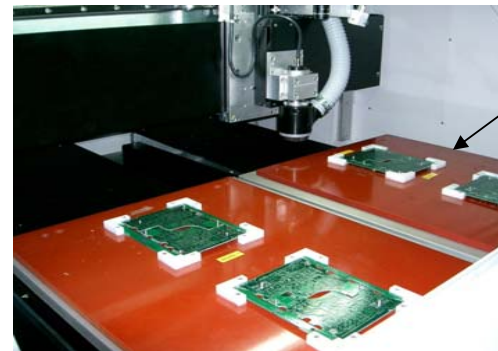

Model: 2300

In-Line Depaneling Router

German made high speed max. 60,000rpm air cool spindle.

Runs on Windows XP.

Build in exhaust and vacuum bag..

Build in vacuum cleaner

Options: Tool bit broken detection sensor

Tool bit optimization

Merge 2x tables into 1x Large table (for model 2200 only)

Picture show 2x worktables
with router head carry spindle
With option, these 2x tables
can be merged into 1x big
table for very large boards.